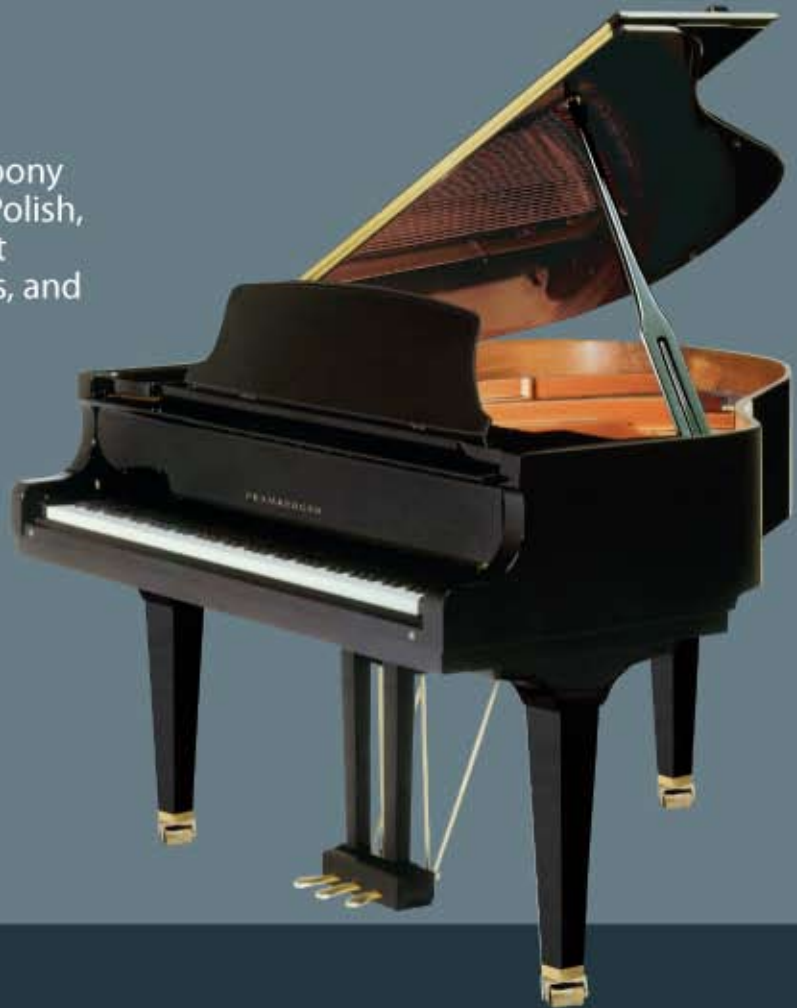

PRAMBERGER

LEGACY SERIES

LG-150

5' Classic Grand available in Ebony High Polish, Mahogany High Polish, Mahogany Semi-Gloss, Walnut Semi-Gloss, Cherry Semi-Gloss, and Ebony Satin.

Weight: 655 lbs.

Height: 40 ½"

Width: 58 ½"

Soundboard Area: 1555 in²

#1 Bass string: 42 ⅞"

Specifications

PIN BLOCK	16-ply laminated maple
TUNING PINS	Cut-thread reverse torque
STRINGS	Made of Roslau music wire
AGRAFFES	50 or more agraffes in the bass section
HAMMERS	Premium grade wool, "T" wired
KEYS	Full length, balanced and weighted
ACTION	All maple with aluminum rail
SOUNDBOARD	All spruce surface tension
BRIDGES	Maple with an extended cantilever bass bridge
RIBS	Spruce and notched into the inner rim
PLATE	Traditional sand cast
BEAMS	Laminated hardwood
MIDDLE PEDAL	Full sostenuto
HEIGHT	24½" floor to keyboard
KEYBED	2" thick
WARRANTY	10 year limited